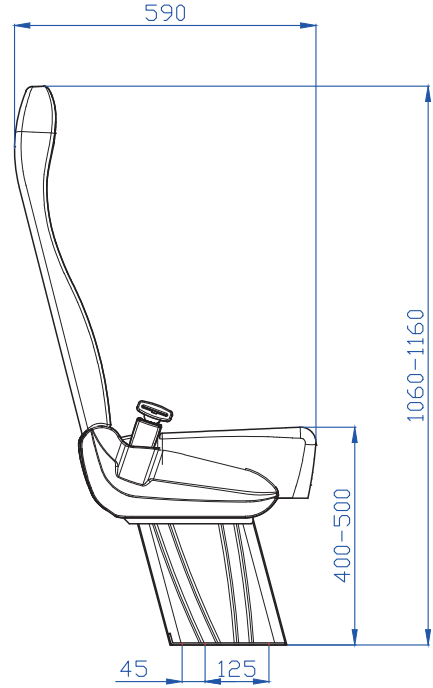

SEGE
SCHOOL LINE
0750
M2 / M3

WE
MANUFACTURE
COMFORT
&
SAFETY

TECHNICAL DRAWING (FRONT VIEW)

TECHNICAL DRAWING (SIDE VIEW)

OPTIONS

V35 Flat Side Cover

V36 Flat Side Cover

ÖZELLİKLER	FEATURES	CARACTERÍSTICAS	DIE OPTION
Sabit Arkalık	Fixed Backrest	Respaldo Fijo	Fix Rücklehne
2N Kemer	2P Seat Belt	2P Cinturón	2P Sicherheitgurt