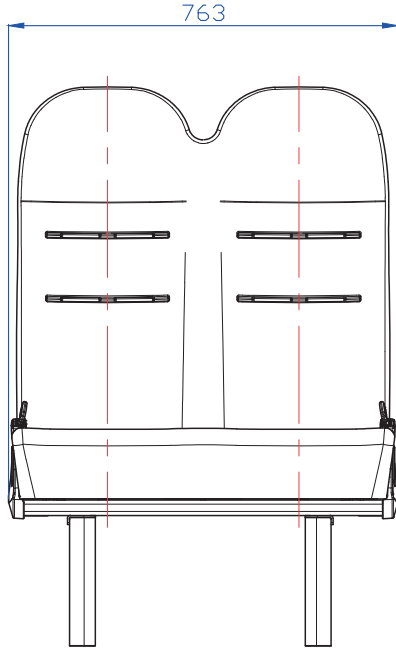

SEGE
SCHOOL LINE
0750
M2 / M3

WE
MANUFACTURE
COMFORT
&
SAFETY

TECHNICAL DRAWING (FRONT VIEW)

TECHNICAL DRAWING (SIDE VIEW)

OPTIONS

V35 Flat Side Cover

V36 Flat Side Cover

ÖZELLİKLER	FEATURES	CARACTERÍSTICAS	DIE OPTION
Sabit Arkalık	Fixed Backrest	Respaldo Fijo	Fix Rücklehne
2N Kemer	2P Seat Belt	2P Cinturón	2P Sicherheitgurt